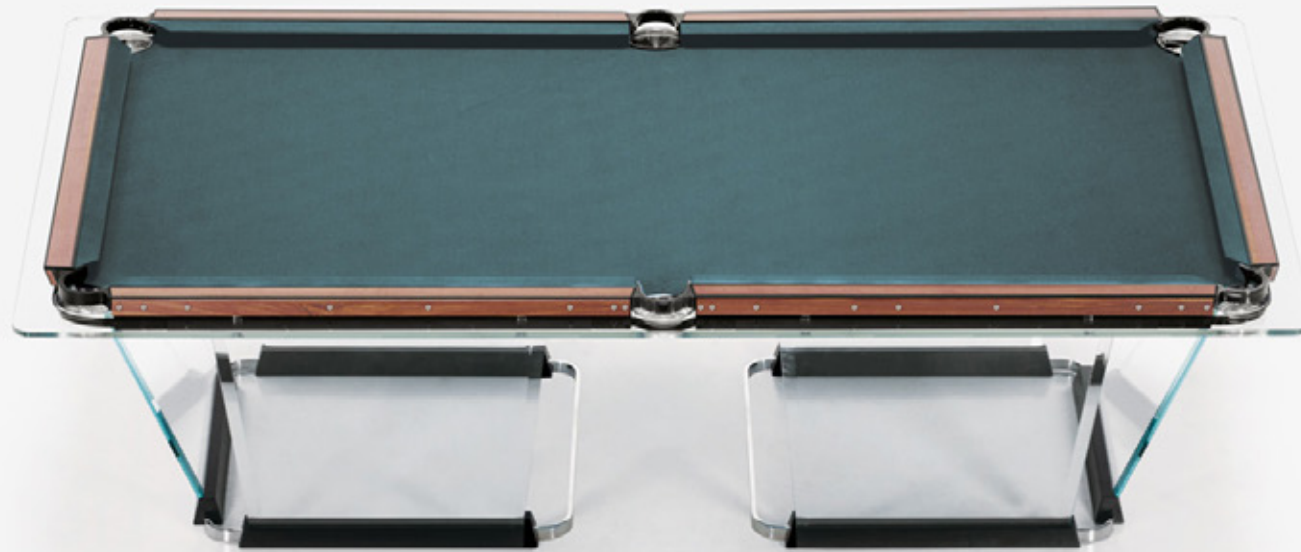

Teckell T1.3 Wood

9 and 8 feet pool tables

POWDER BLUE