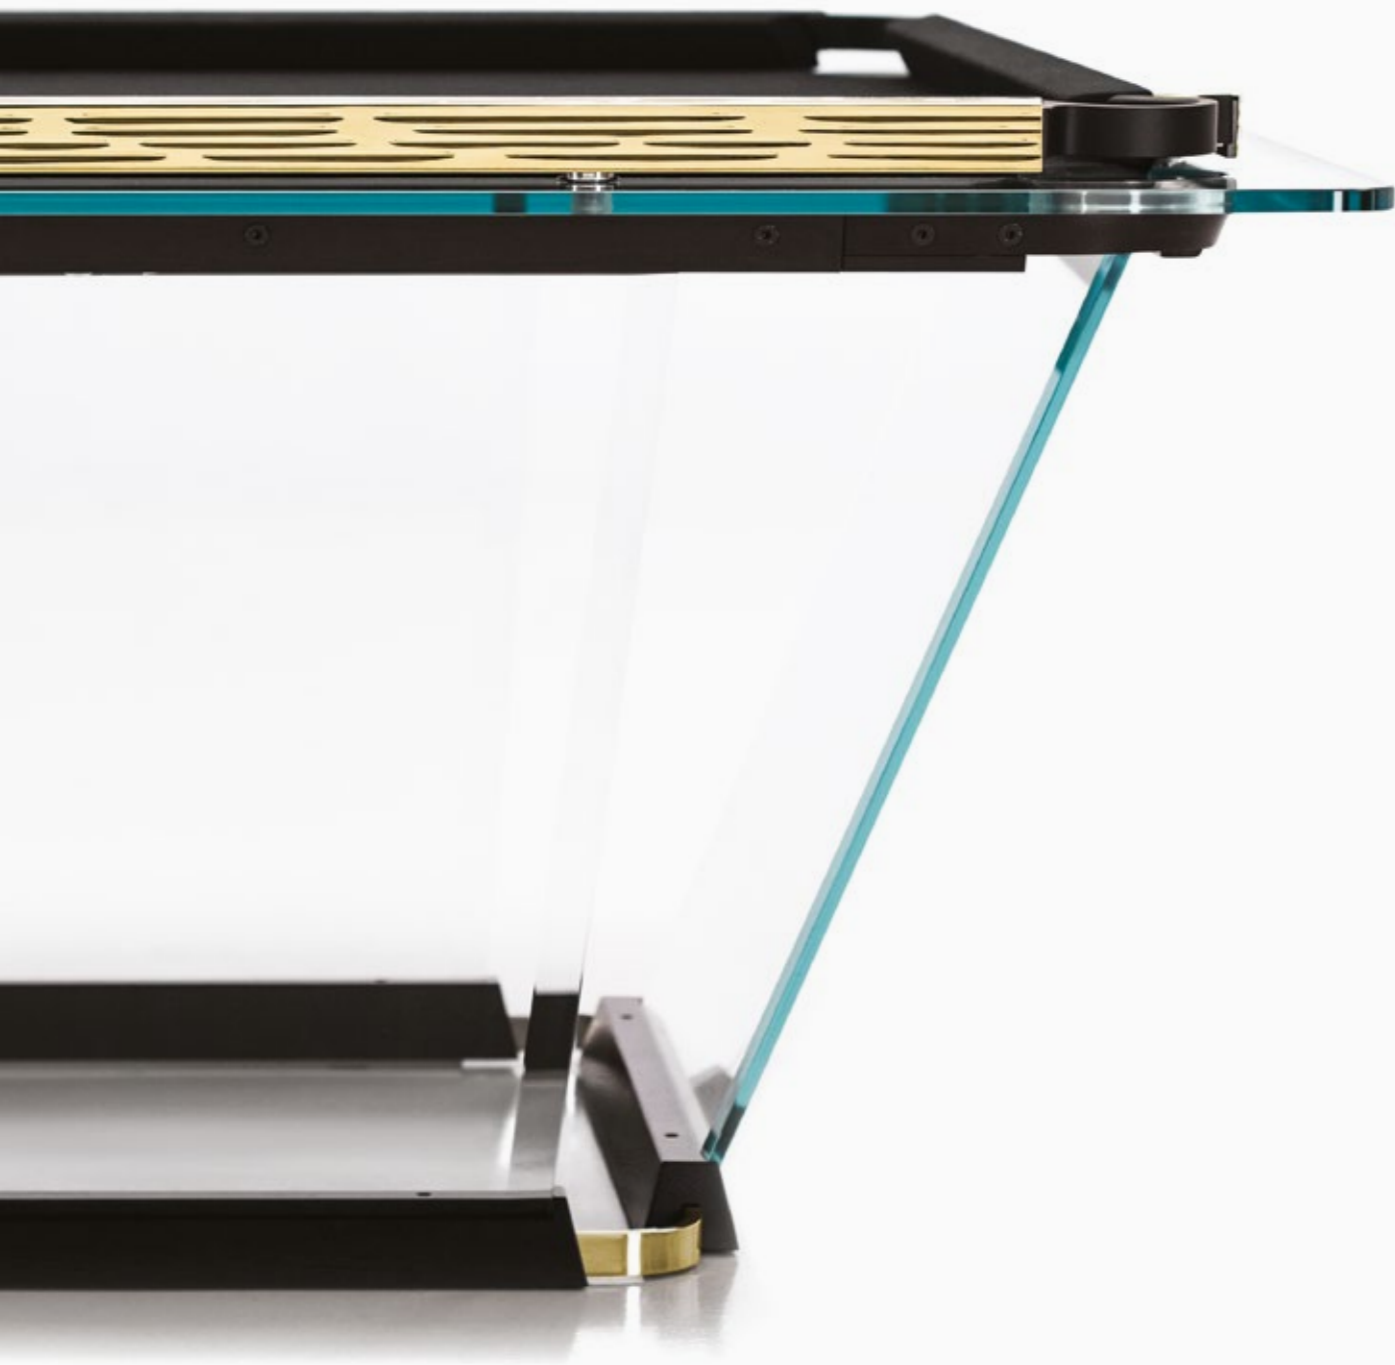

Teckell T1.2 Gold

9 feet pool table | limited edition

Teckell T1 Gold Pool Table's side walls evoke the rippling ocean. Bathed in light, gold glimmers even more, its timeless beauty magnified.