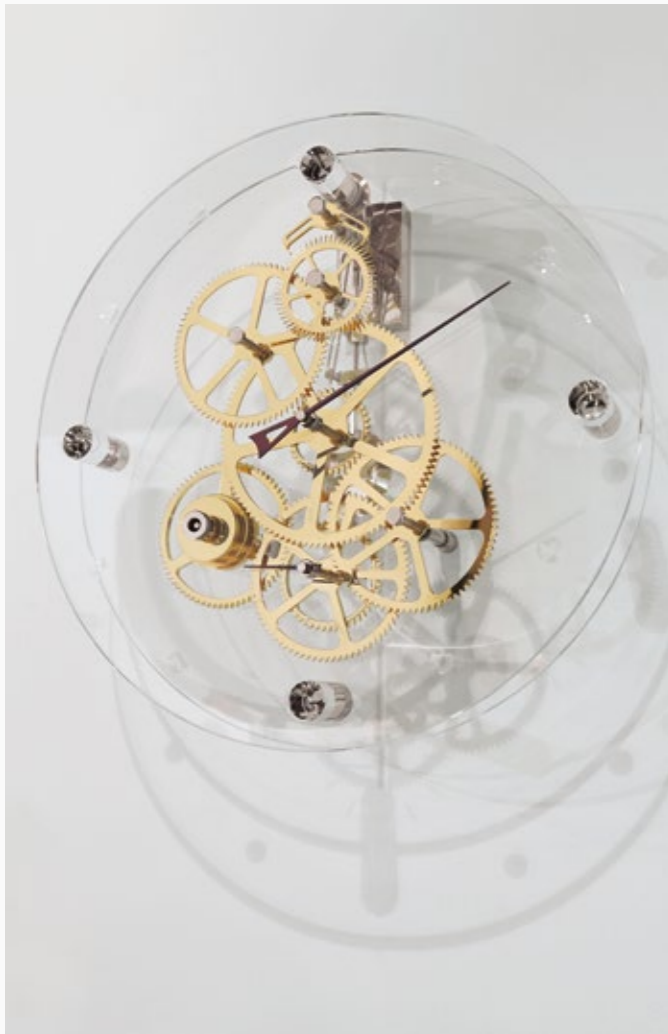

# Takto Presto

*wall pendulum clock*

Design by Gianfranco Barban  
Engineering by Alessandro Rigotto  
Varese Italy

The modern definition of time.  
The finest engineering and esthetics combine  
for a precious and perfect timepiece.

Two transparent crystal discs surround a 24K gold-plated mechanism.  
Due to its spring-wound system, the mechanism is compact  
without sacrificing the precision for which Teckell clocks are known.

Nothing is left to chance when creating  
ingenious clocks like Takto Presto.  
Original every time.

TAKTO TIMEPIECES  
Collection

**Takto Presto**  
*wall pendulum clock*