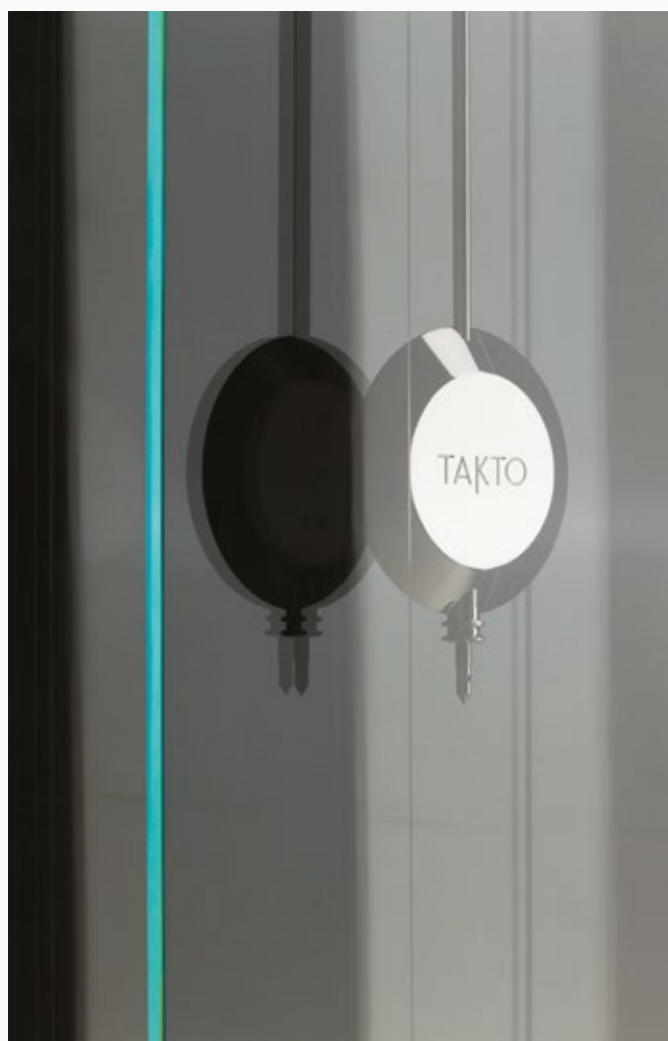

Takto Adagio

floor pendulum clock | Marquina Black marble

Marquina black (Marmol Negro), is a high quality, genuine black stone marble extracted from the region of Markina, Basque Country in the North of Spain.