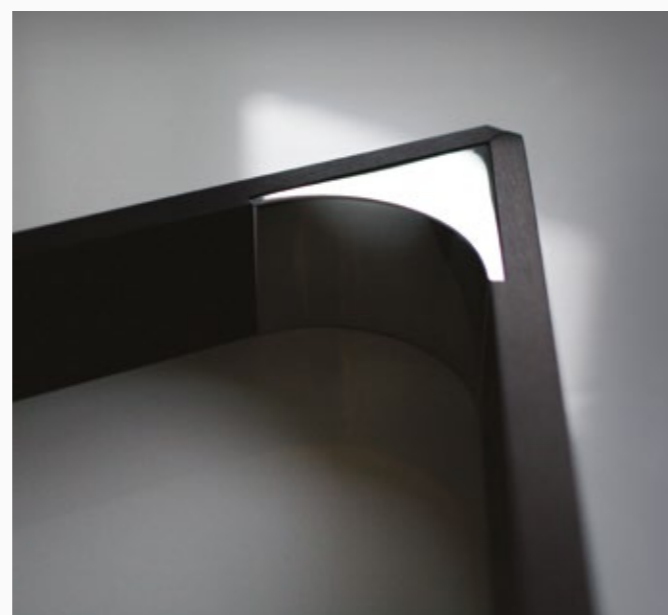

Accessories

Cue Rack

Clear crystal structure at least 15 mm thick that holds seven cue sticks. Black oak wood base.

L 40 H 60 P 42 cm
L 15 ¾ H 23 ½ W 16 ½ inches

Teckell® Cues

Accurate, versatile and extremely high performing. They can be disassembled and are composed of the following parts:

- Solid black lacquered hornbeam wood featuring the Teckell logo and protected by two vintage bakelite rings and an XP steel pin.
- Forearm made of Canadian maple wood with leather tip and brass XP bearing for a professional-level pool game.

480 g
17 oz

Pool Balls

Super Aramith® Pro billiard ball set for American pool: 1 cue ball + 15 regular game balls. Set included with each table.

5,72 cm (standard size)
2 ¼ inches

Game Triangle

Made of black brushed aluminum with polished chrome-plated brass joints. Textured stainless steel finish featuring the Teckell® logo. Suitable for 15 standard-sized balls (American pool). Included with each table.

37 x 32 cm
14,6 x 12,6 inches