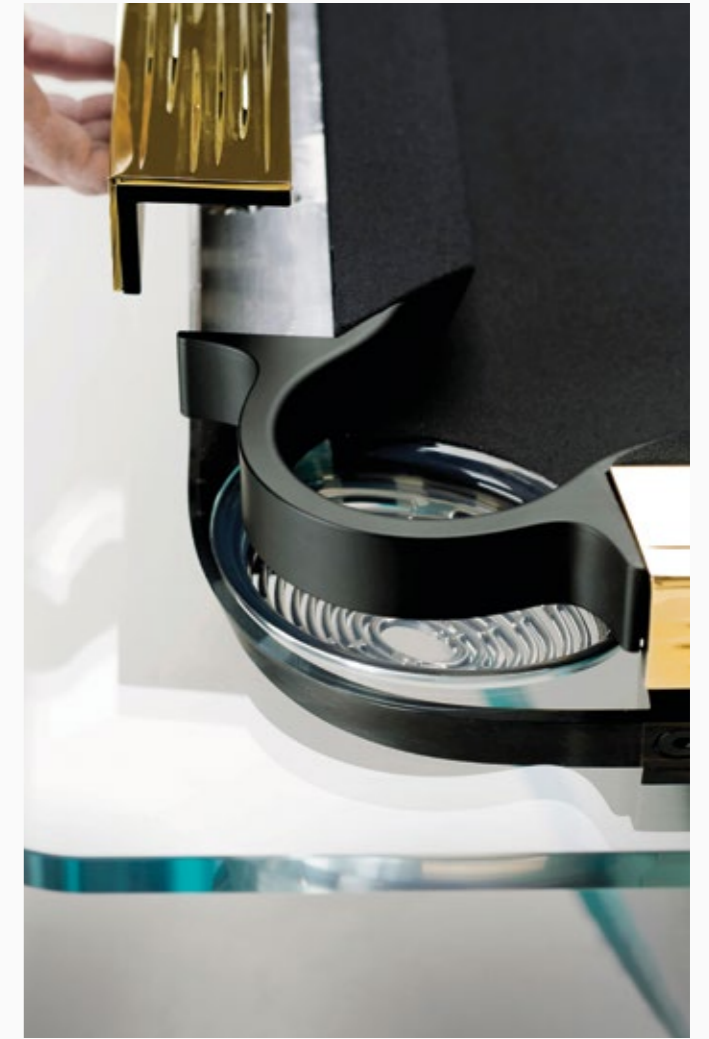

Teckell T1.2 Gold

9 feet pool table | limited edition

Teckell T1 Gold Pool Table's side walls evoke the rippling ocean. Bathed in light, gold glimmers even more, its timeless beauty magnified.