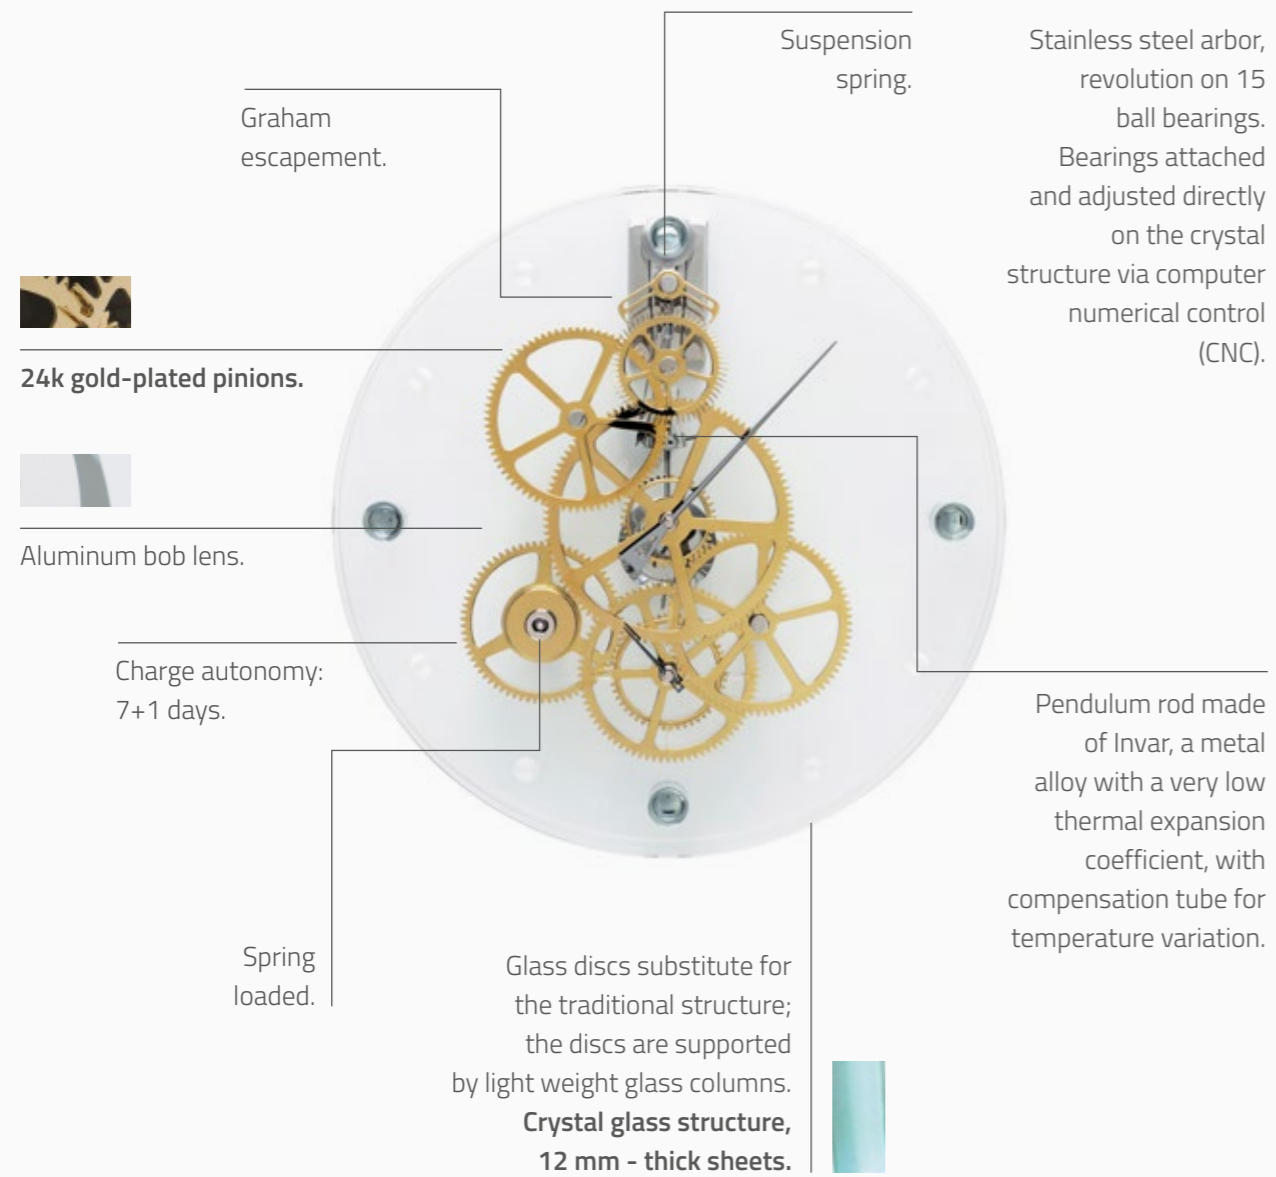

# Takto Presto

*wall pendulum clock*

Design by Gianfranco Barban  
Engineering by Alessandro Rigotto  
Varese Italy

The modern definition of time.  
The finest engineering and esthetics combine  
for a precious and perfect timepiece.

Two transparent crystal discs surround a 24K gold-plated mechanism.  
Due to its spring-wound system, the mechanism is compact  
without sacrificing the precision for which Teckell clocks are known.

Nothing is left to chance when creating  
ingenious clocks like Takto Presto.  
Original every time.

TAKTO TIMEPIECES  
Collection

**Takto Presto**  
*wall pendulum clock*

# Takto Presto

wall pendulum clock