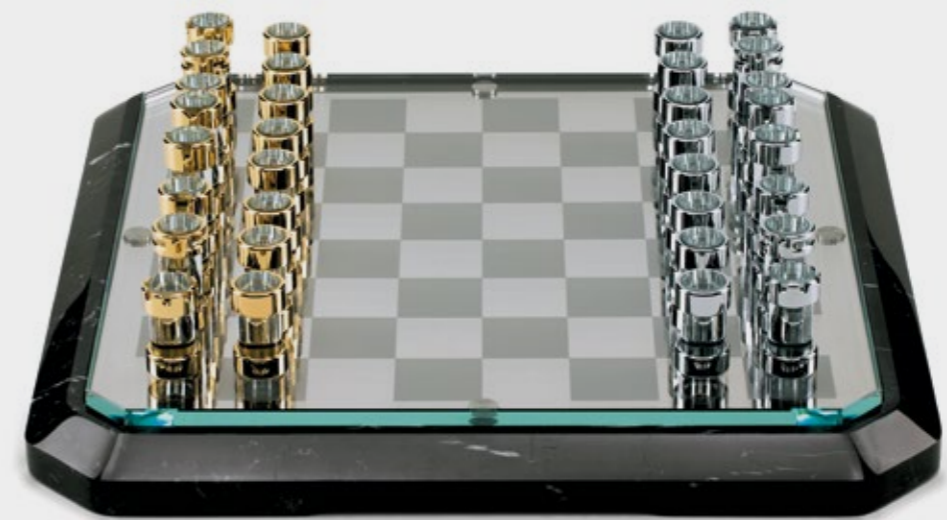

Teckell Stratego

multi-game board

SCACCO Collection

Multi-game Board

L 52 W 52 H 4.5 cm 28 kg
L 20 ¼ W 20 ¼ H 1 ¾ inches 62 lbs

Package

L 60 W 60 H 36 cm 48 kg
L 23 ½ W 23 ½ H 14 inches 106 lbs