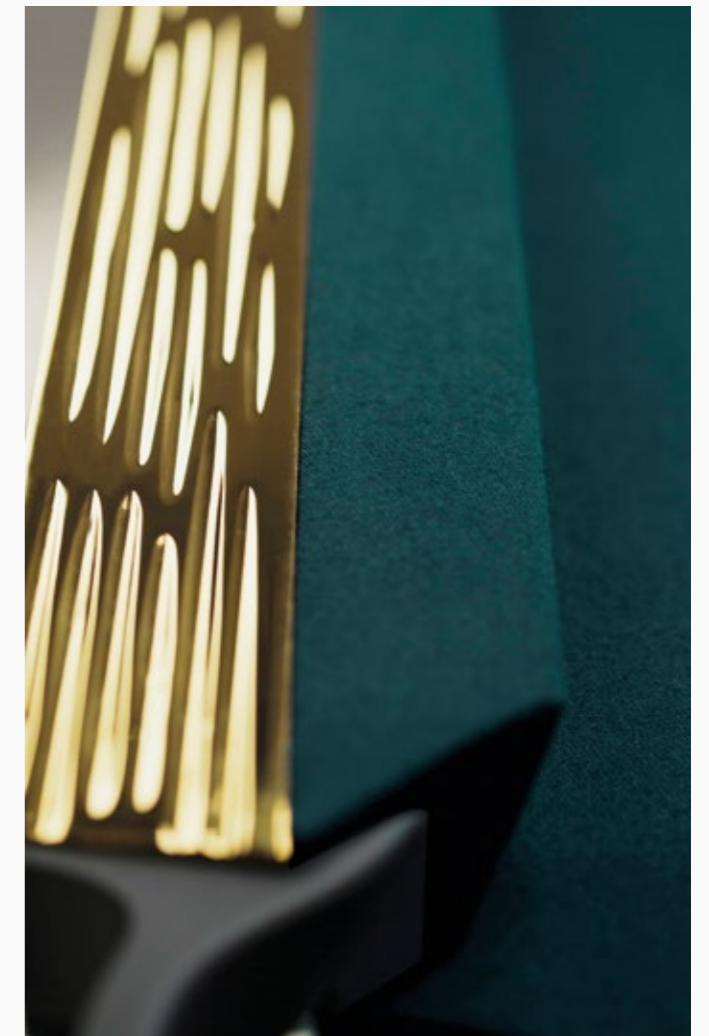

Teckell T1.2 Gold

9 feet pool table | limited edition

Teckell T1 Gold Pool Table's side walls evoke the rippling ocean. Bathed in light, gold glimmers even more, its timeless beauty magnified.