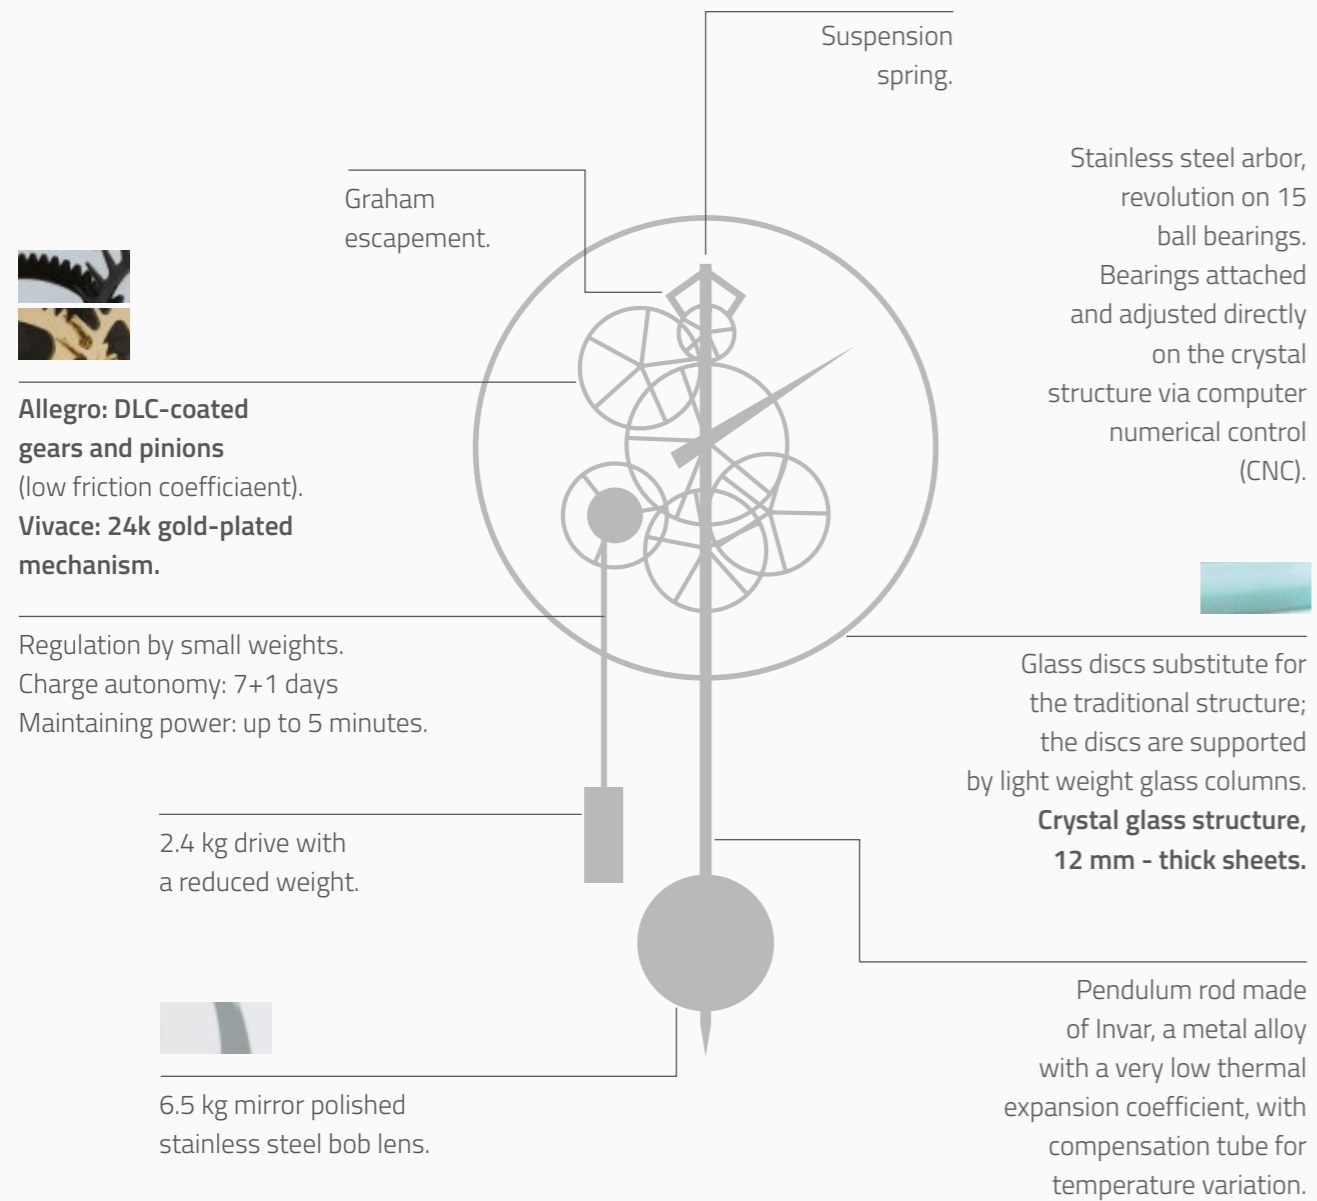

Takto Allegro | Vivace

wall pendulum clocks

Wall Pendulum Clocks

Package

L 66 W 23 H 125 cm 41 kg
L 26 W 9 H 49 ¼ inches 90 ½ lbs

Box 1		Box 2	
L 80	W 80	H 46 cm	55 kg
L 125	W 26	H 9 cm	12 kg
L 31 ½	W 31 ½	H 18 inches	121 ¼ lbs
L 49 ¼	W 10 ¼	H 3 ½ inches	26 ½ lbs

Designed for indoor use.

The details make the difference: minimalist, masculine Allegro; classy, polished Vivace.