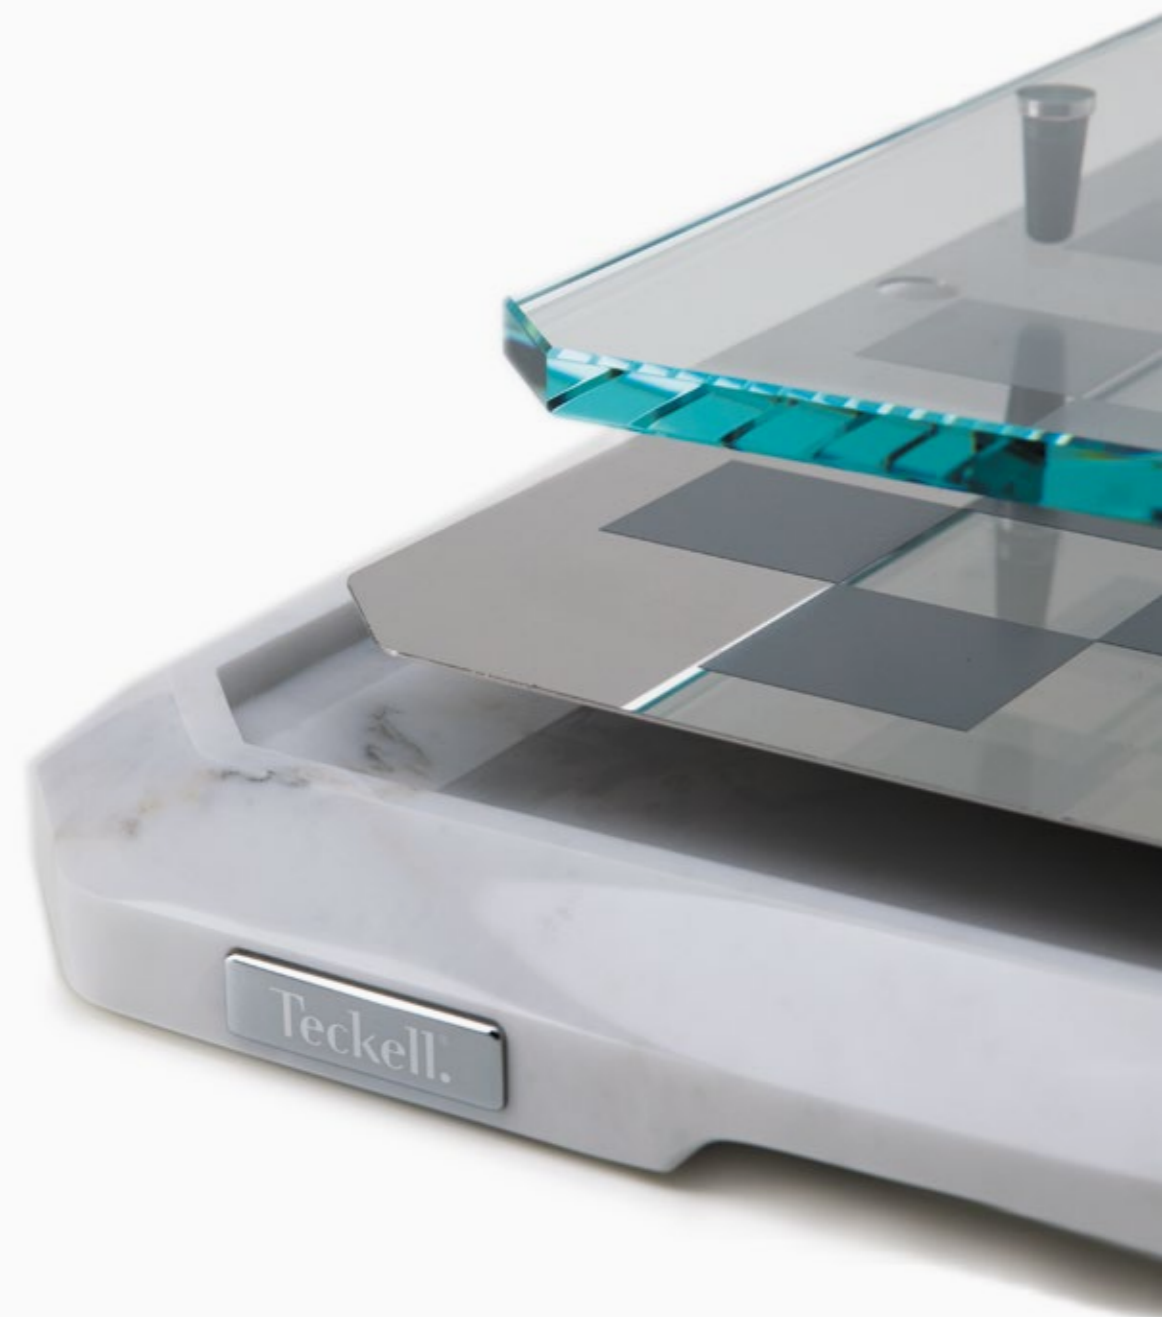

1. *Chess & Checkers*  
+ *Ludo*

2. *Backgammon*  
+ *Triá/Xianqui*

Designed for indoor use.

## Teckell Stratego

*multi-game board*

One board, three layers of marvel: a base in white or black marble and a thin metal game board, secured by an extra-clear crystal top.