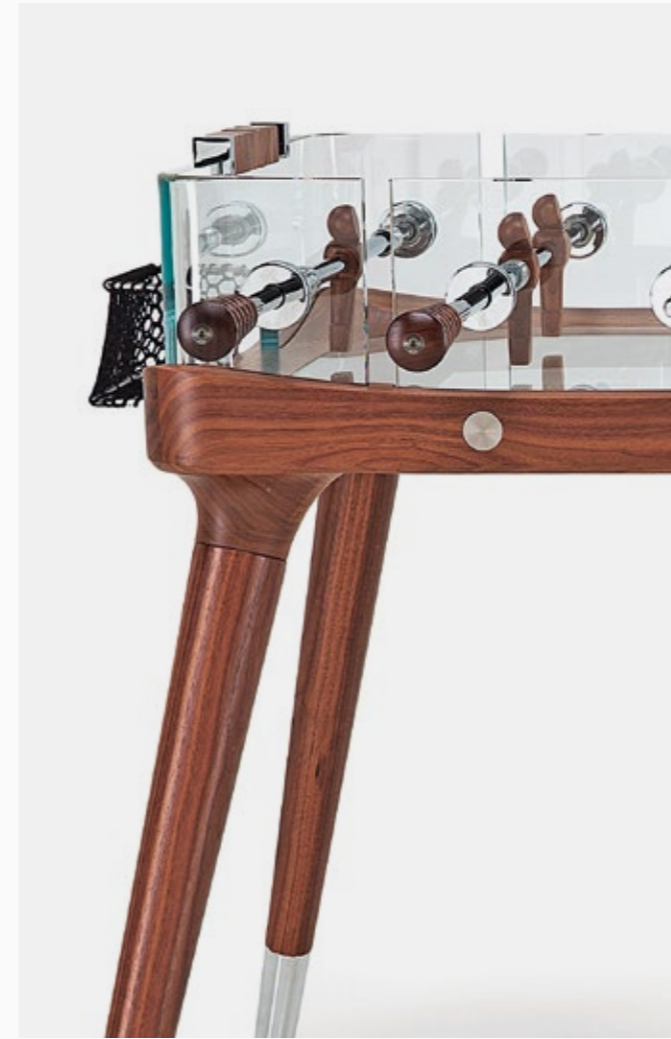

Teckell 90° Minuto

foosball table

Canaletto wood legs and structure evoke the world of sailing while the luxurious, transparent crystal playing field redefines contemporary furnishings.