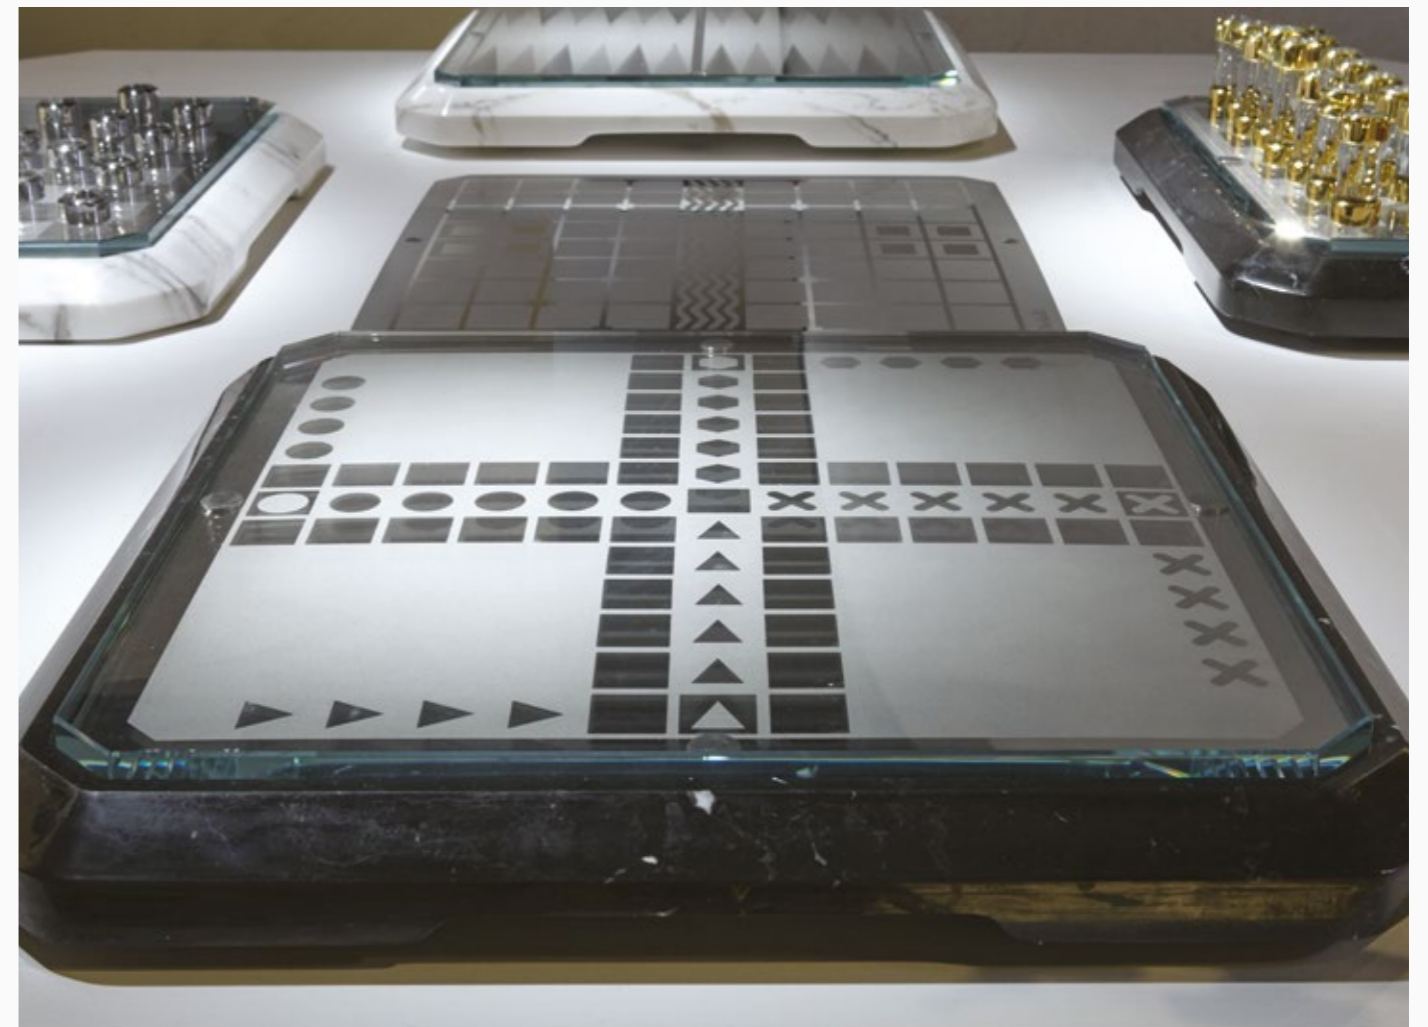

## Teckell Stratego

*multi-game board*

One board, three layers of marvel: a base in white or black marble and a thin metal game board, secured by an extra-clear crystal top.

# Teckell Stratego

multi-game board

Chessboard, Checkers, Tria, Backgammon, Ludo:  
just choose a game and place inside the appropriate thin, metal game surface.