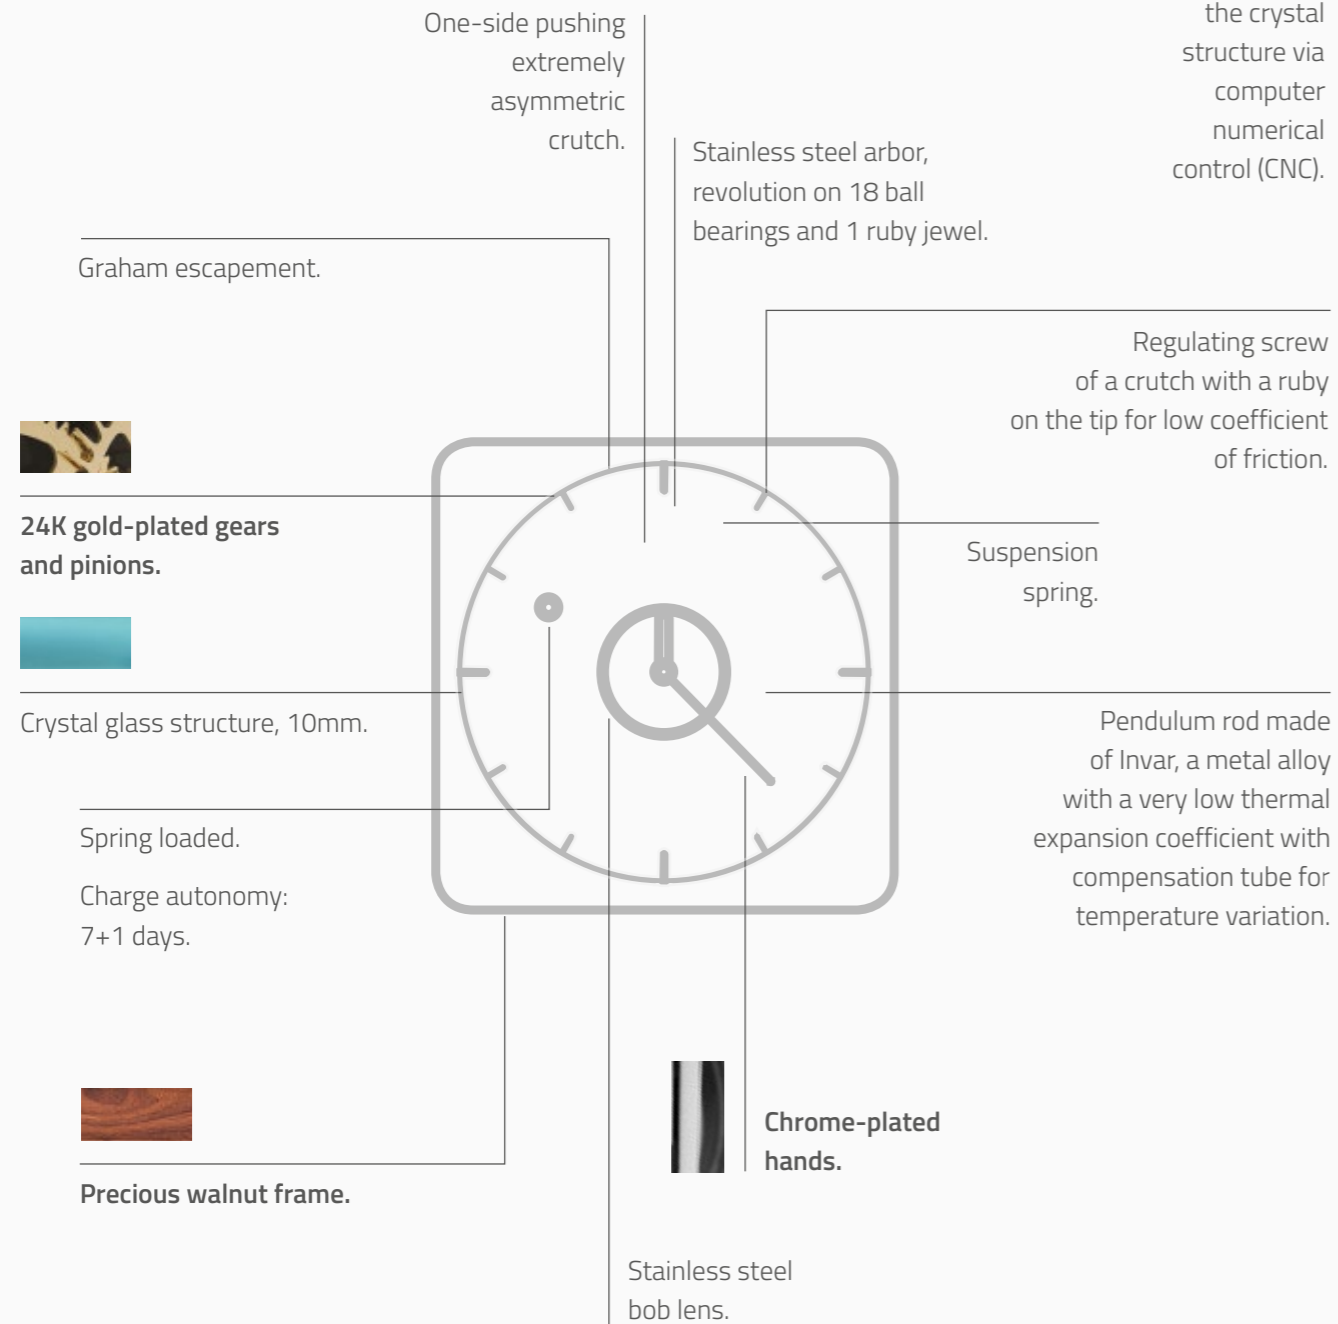

Marvel at this wonder of precise,  
pristine gears gloriously visible and safely  
encased in a precious walnut frame.

Takto Vivo celebrates the marching forward of time  
and encourages us to live fully every single second,  
each as precious as the materials  
with which this Teckell clock was crafted.

**TAKTO TIMEPIECES**  
Collection

**Takto Vivo**  
*wall pendulum clock*

# Takto Vivo

*wall pendulum clock*

Bearings attached and adjusted directly on the crystal structure via computer numerical control (CNC).