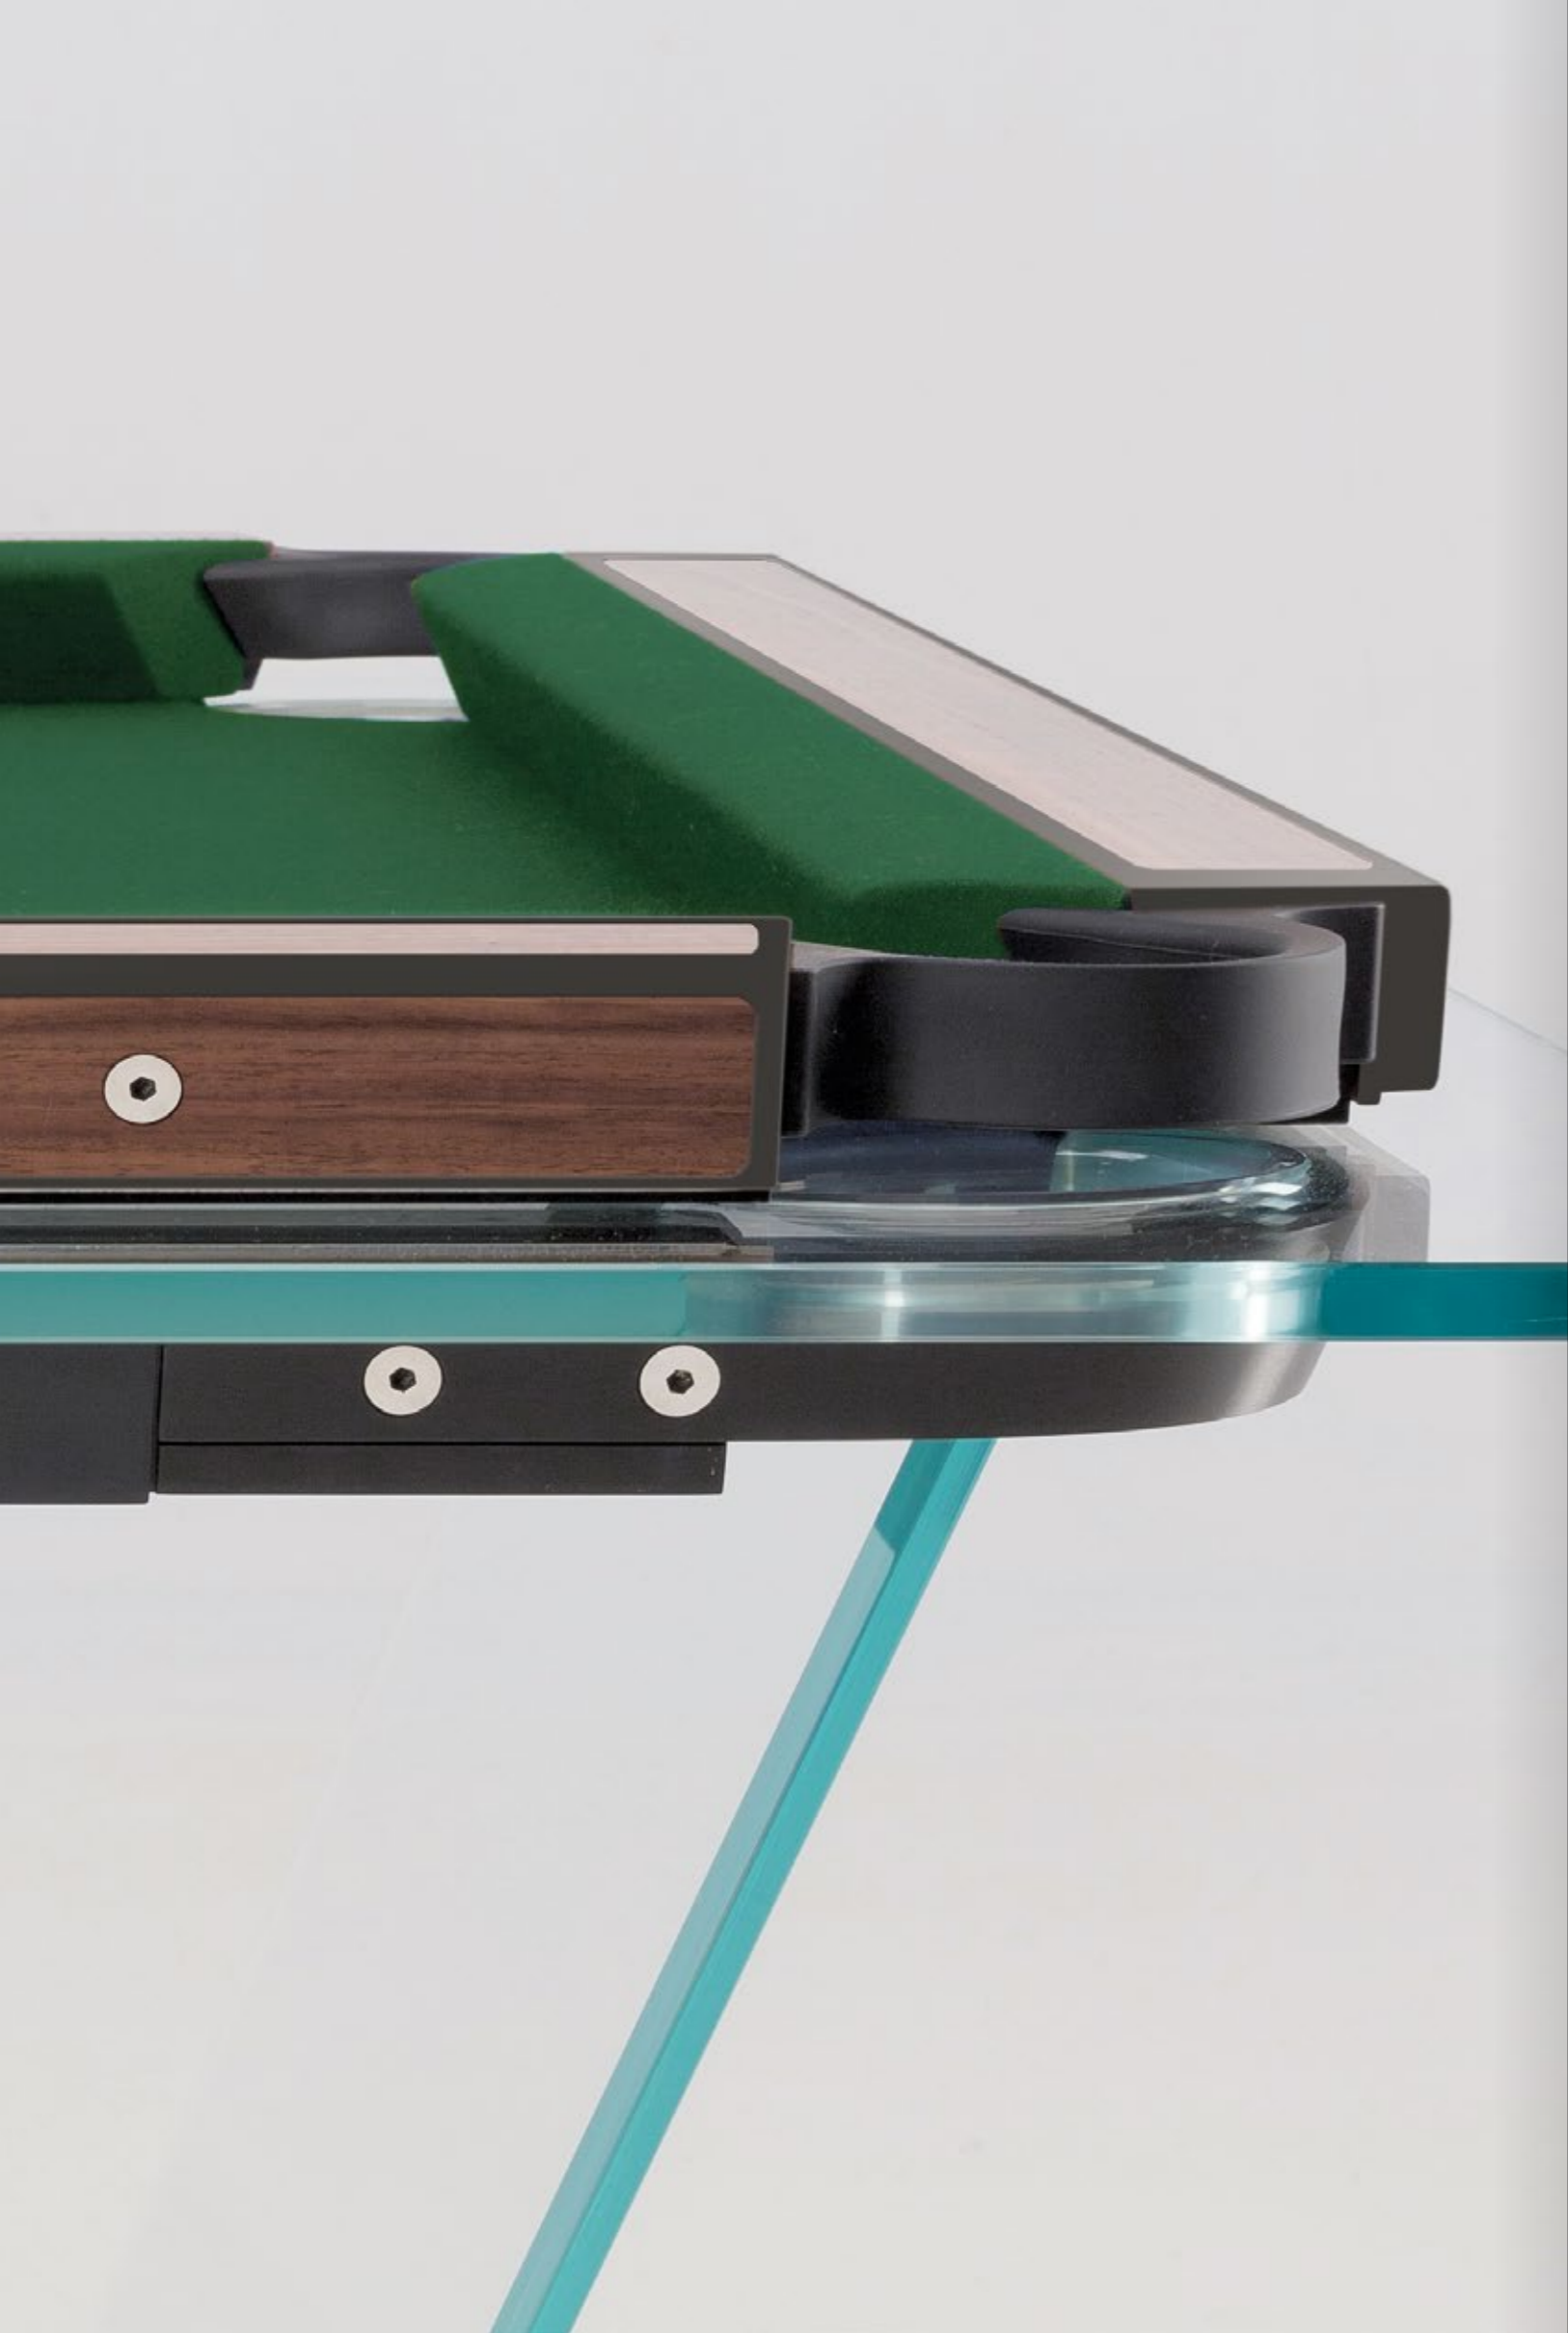

Teckell

T1.3

9 and 8 feet pool tables

Design by

Marc Sadler, Milano Italy

Traditional style with a contemporary spin.

Teckell T1.3 is as solid as it is sleek.

A classy reinterpretation of the traditional pool table, this is a statement piece for a truly sophisticated game room.

Precious canaletto walnut accents create a model par excellence.

Teckell selected this durable yet elegant wood, a favorite for decorating yacht interiors, which is inlaid along the aluminum rails and forms the table's solid wood base, creating complementary lines.

T1.3 Teckell is the perfect choice for a traditional game room with a modern flair.

BILIARDO
Collection