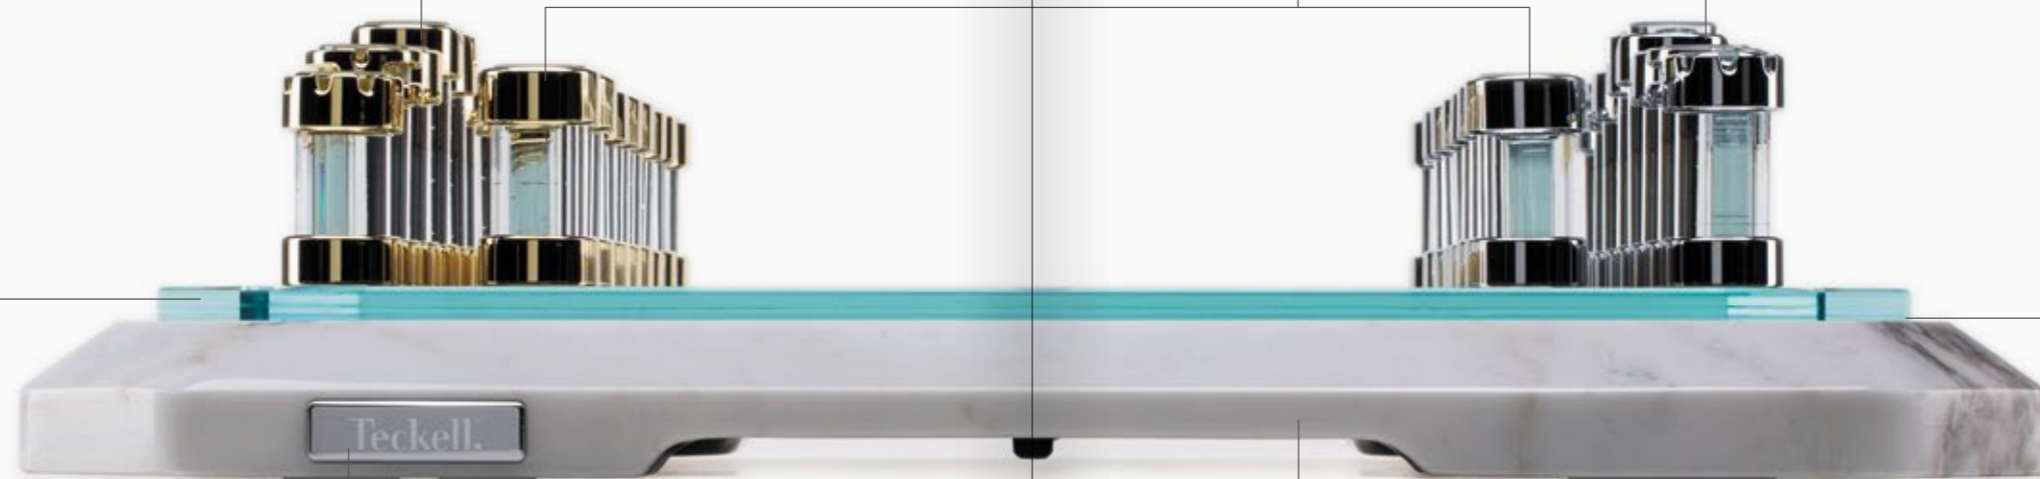

Teckell Stratego

multi-game board

Chess pieces decorated with **24k gold-plated brass**.

Chess pieces made of lathed, **extra-clear** borosilicate glass cylinders.

Chess pieces decorated with **chrome-plated brass**.

Extra-clear crystal top.

Chrome-plated
Teckell Badge.

Solid base,
two finishings:
White Calacatta Carrara Marble
Black Marquina Marble.

A single board can be used to play four different games, thanks to the interchangeable, engraved thin metal sheets with leather backs:

1. *Chess & Checkers*
+ *Ludo*

2. *Backgammon*
+ *Triá/Xianqui*

Designed for indoor use.