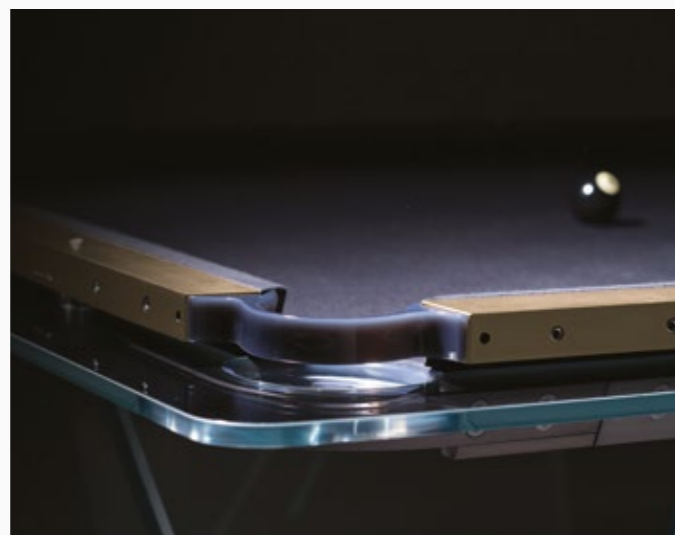

**Precise leveling system  
utilizing 12 screws  
hidden inside the table's  
wooden base.**

Polyurethane bumpers.

**Classic pockets have  
been replaced by highly  
flexible polyurethane  
pockets that can hold  
three playing balls and  
return to their original  
shape when emptied.**

## Teckell T1.1

9 and 8 feet pool tables | black anodized finish

Always avant-garde, experimental, surprising: these are the pillars supporting our vision. Teckell pool tables are continuously improved through consultations with professional players.