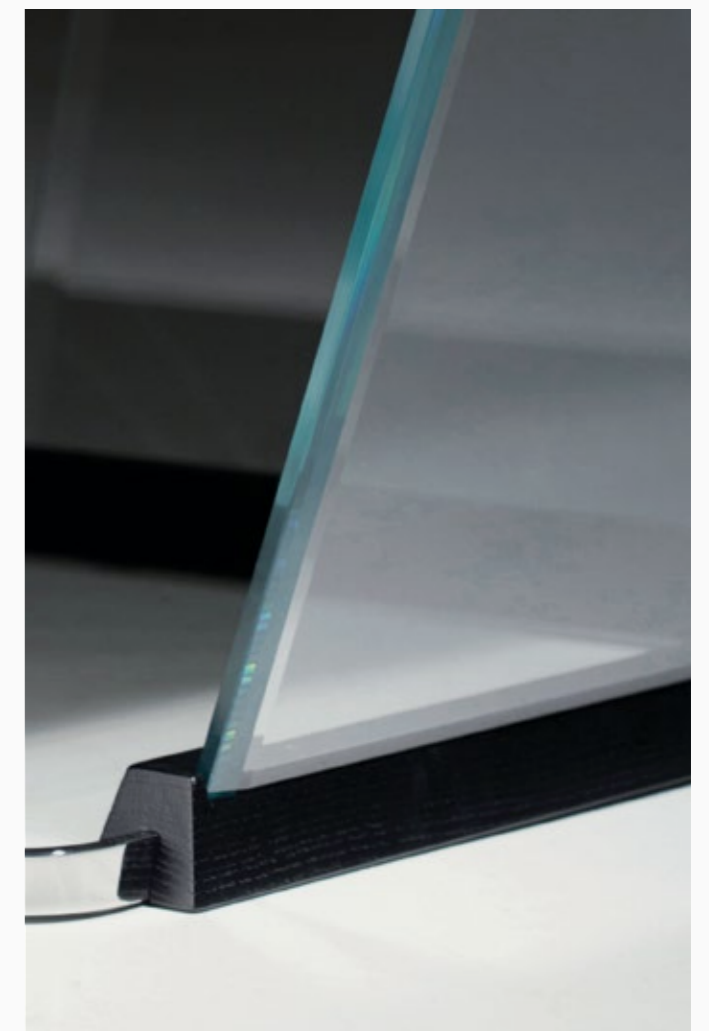

Teckell T1.1

9 and 8 feet pool tables | black anodized finish

Always avant-garde, experimental, surprising: these are the pillars supporting our vision. Teckell pool tables are continuously improved through consultations with professional players.