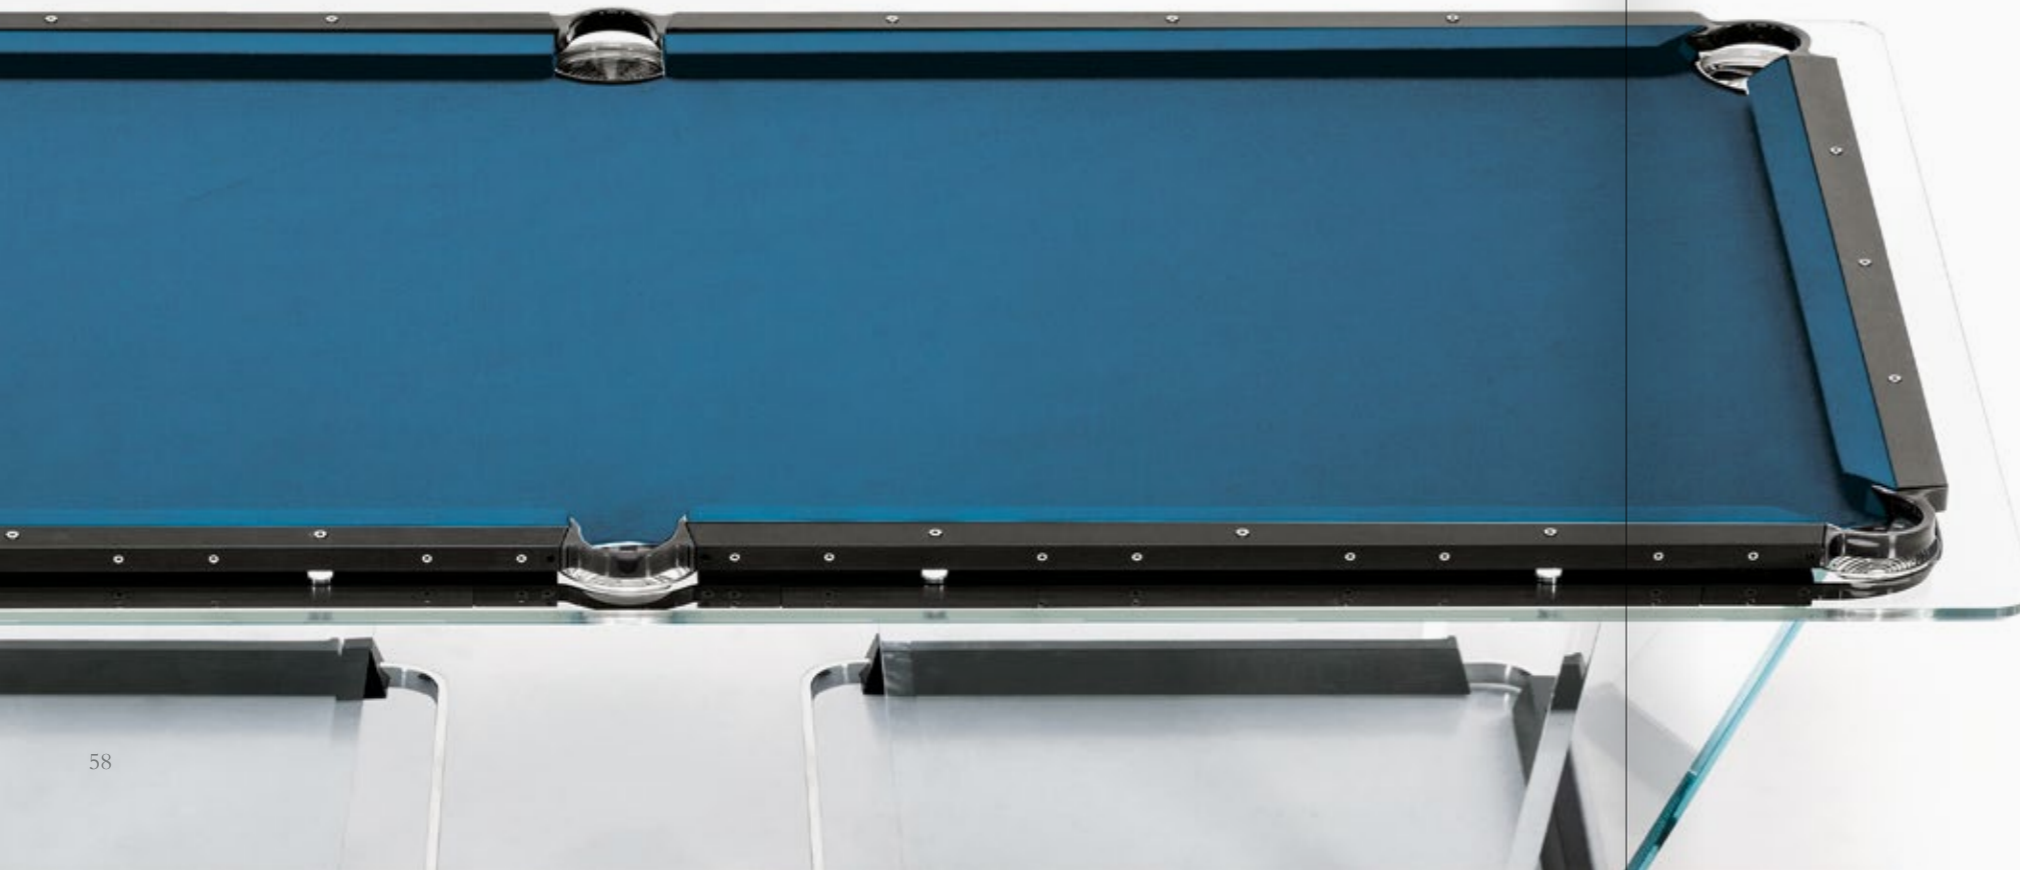

Playing Surfaces
Simonis® 860™ Worsted Wool

SINCE 1680
Simonis
SIMONIS CLOTH

The finest bar none, made of
worsted wool and available in 25 different colors.