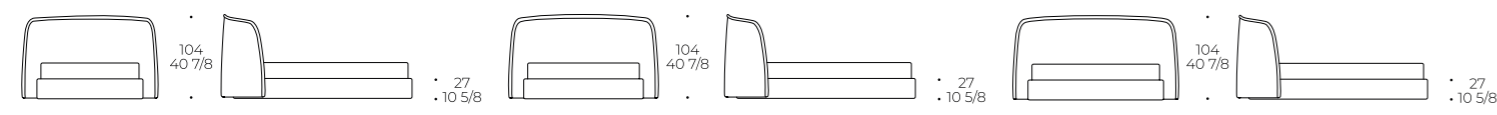

Struttura: abete massello, multistrato, fibra di legno, rivestito da accoppiato in fibra di poliestere 250 gr/m²

Piano letto: doghe di faggio

Imbottitura giroletto: poliuretano densità 21 kg/m³ con accoppiato in fibra di poliestere 340 gr/m²

Imbottitura testata: poliuretano densità 25-30-35 kg/m³ rivestito da accoppiato in fibra di poliestere 250 gr/m²

Piede: pvc invisibili

Frame: solid fir wood, plywood, wood fiber, covered with polyester fiber wrap 250 gr/m²

Sleeping surface: wood slats

Ring: polyurethane foam density 21 kg/m³ with polyester fiber wrap 340 gr/m²

Headboard: polyurethane foam density 25-30-35 kg/m³ covered with polyester fiber wrap 250 gr/m²

Foot: invisible pvc foot

Structure: sapin massif, multiplis de bois, fibre de bois, recouvert de fibre polyester 250 gr/m²

Sommier: lattes en hêtre

Garnissage cadre: mousse densità 21 kg/m³ recouverte de fibre polyester 340 gr/m²

Garnissage tête: mousse densità 25-30-35 kg/m³ recouverte de fibre polyester 250 gr/m²

Piètement: pied pvc invisible