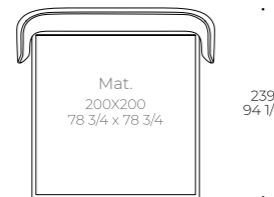

Letto 200x200
Bed 200x200
Lit 200x200

Finiture / Finishings / Finitions

1. RIVESTIMENTO / COVERING / REVÊTEMENT
   Tessuto - Pelle
   Fabric - Leather
   Tissu - Cuir
2. FILETTO / PIPING / PASSEPOIL
   Tessuto XRAY
   Fabric XRAY
   Tissu XRAY