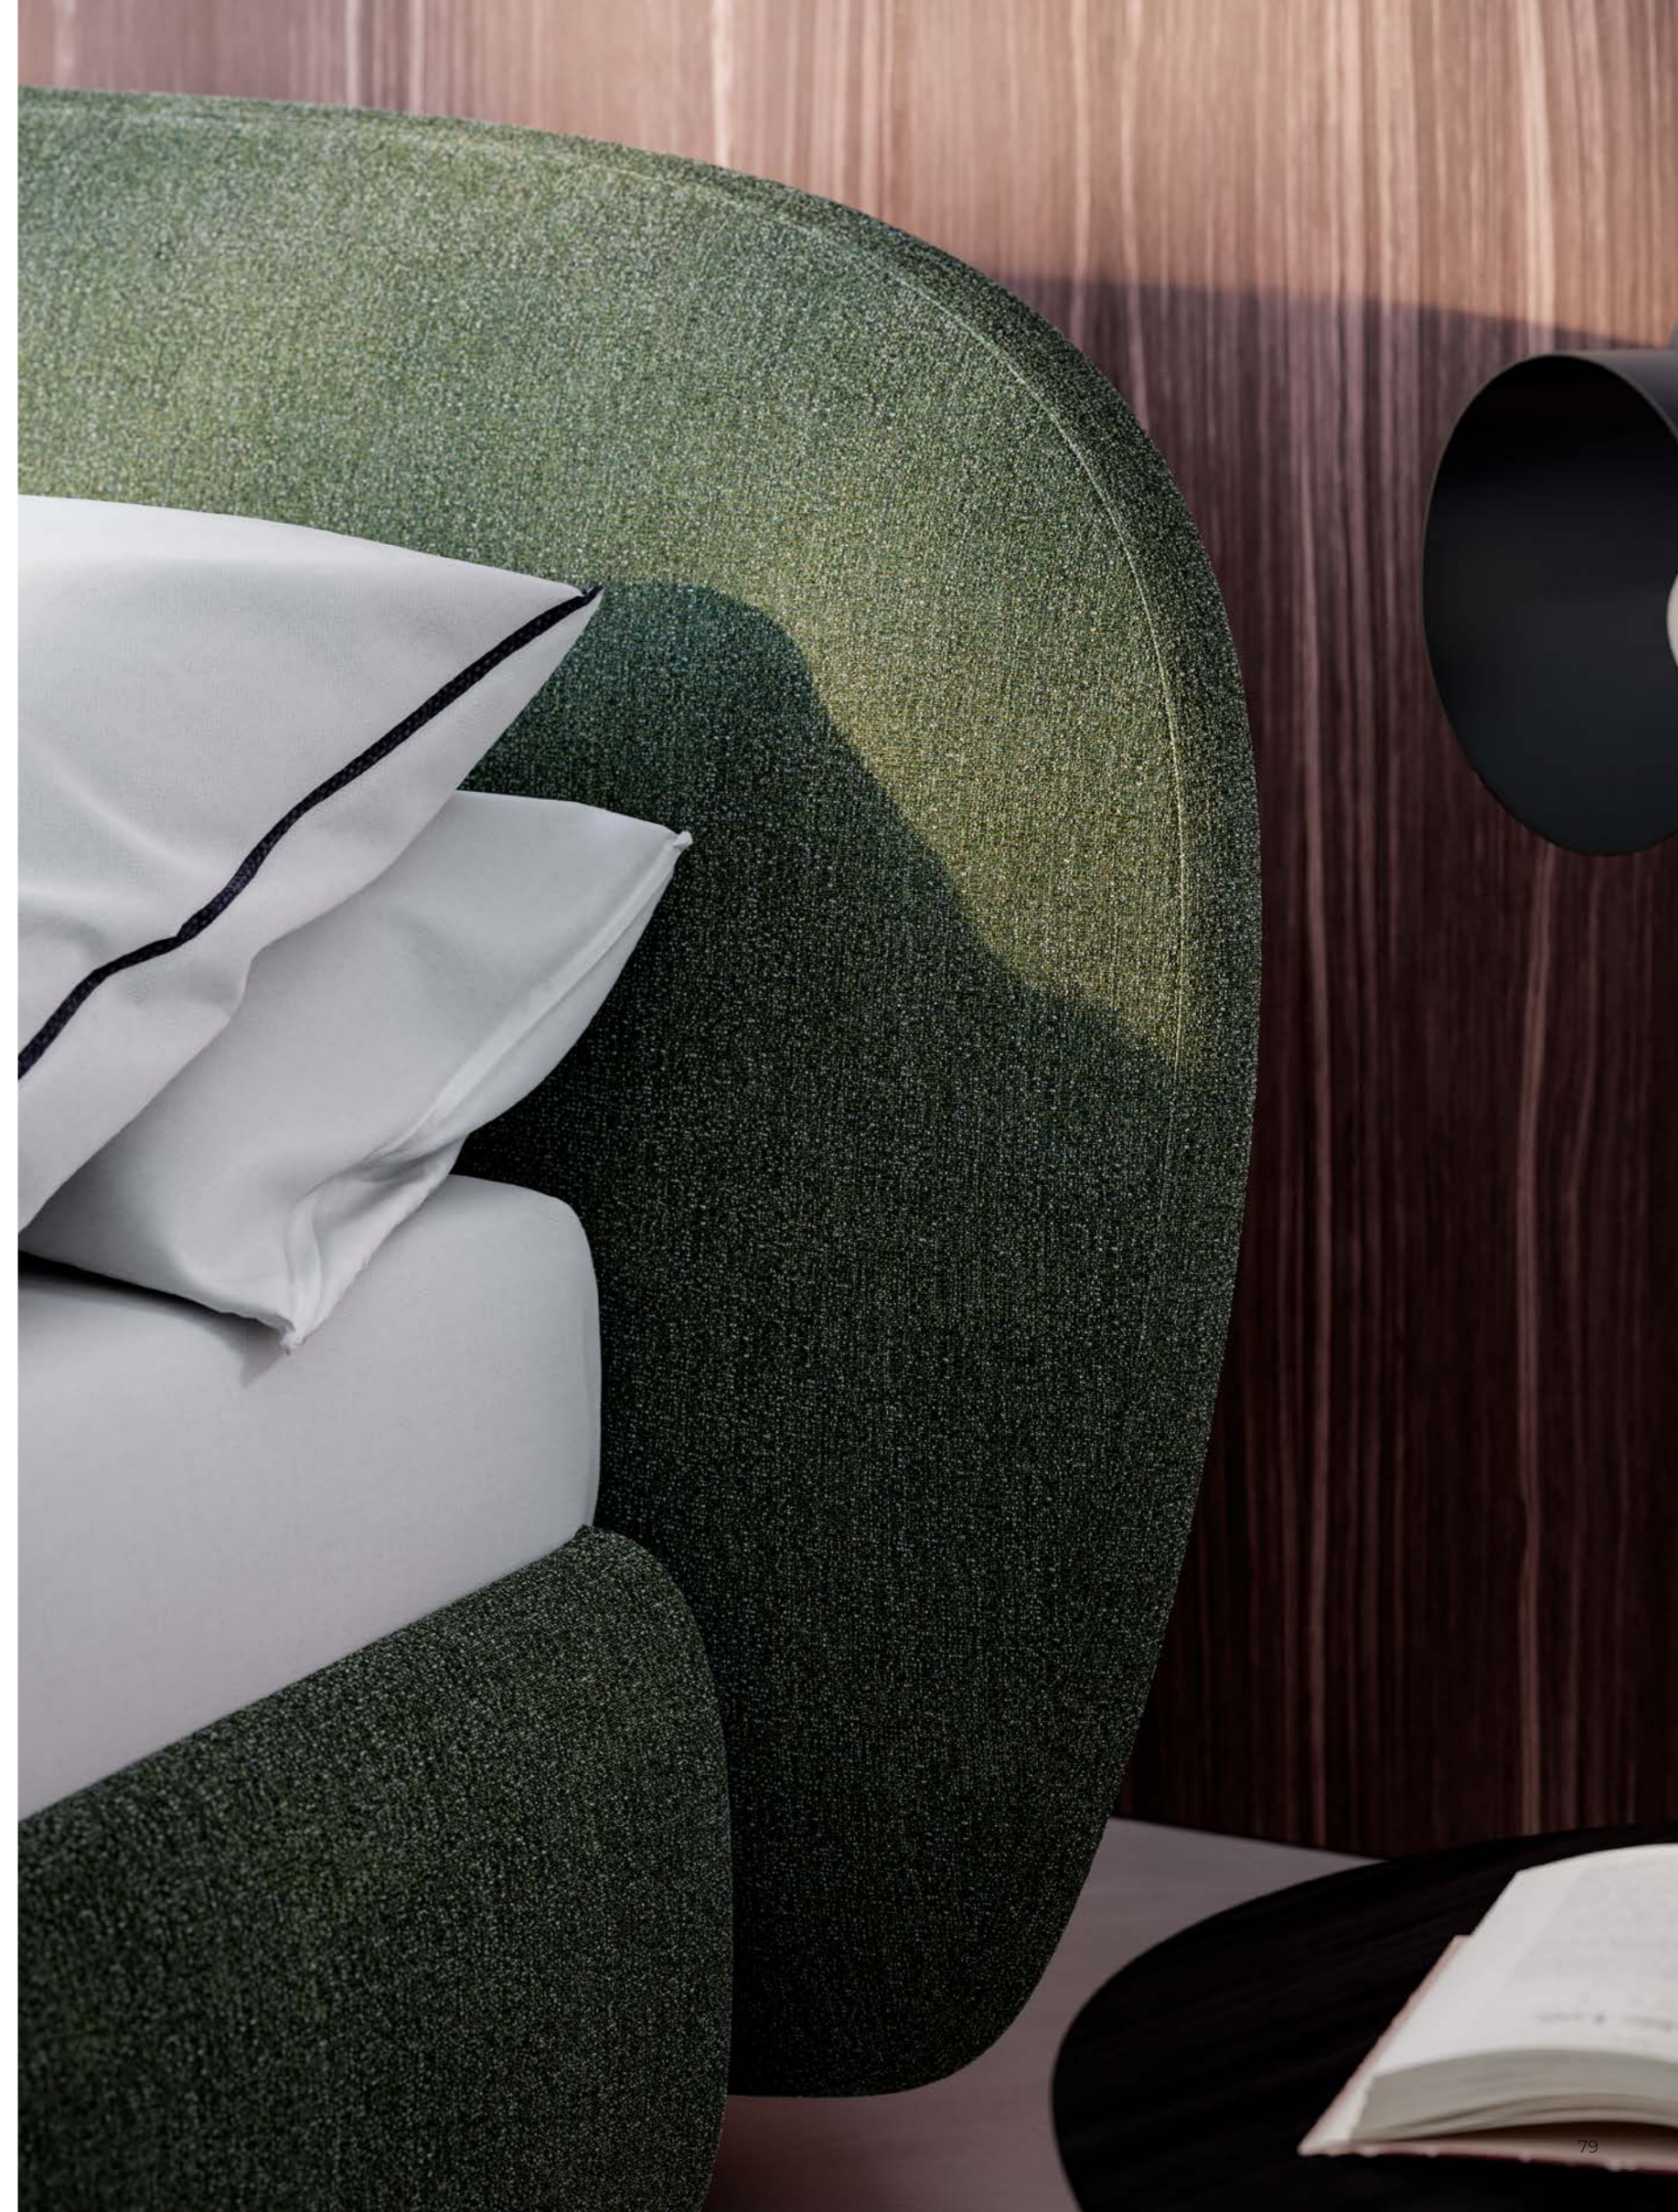

Letto Guest

LETTO / BED / LIT

code: **GTL**

Struttura: abete massello, multistrato, fibra di legno, rivestito da accoppiato in fibra di poliestere 250 gr/m²

Piano letto: doghe di faggio

Imbottitura giroletto: poliuretano densità 21 kg/m³ con accoppiato in fibra di poliestere 340 gr/m²

Imbottitura testata: poliuretano densità 21-25 kg/m³ rivestito da accoppiato in fibra di poliestere 250 gr/m²

Piede: pvc invisibili

Frame: solid fir wood, plywood, wood fiber, covered with polyester fiber wrap 250 gr/m²

Sleeping surface: wood slats

Ring: polyurethane foam density 21 kg/m³ with polyester fiber wrap 340 gr/m²

Headboard: polyurethane foam density 21-25 kg/m³ covered with polyester fiber wrap 250 gr/m²

Foot: invisible pvc foot

Structure: sapin massif, multiplis de bois, fibre de bois, recouvert de fibre polyester 250 gr/m²

Sommier: lattes en hêtre

Garnissage cadre: mousse densité 21 kg/m³ recouverte de fibre polyester 340 gr/m²

Garnissage tête: mousse densité 21-25 kg/m³ recouverte de fibre polyester 250 gr/m²

Piétement: pied pvc invisible

Finiture / Finishings / Finitions

1. RIVESTIMENTO / COVERING / REVÊTEMENT
  Tessuto - Pelle
  Fabric - Leather
  Tissu - Cuir