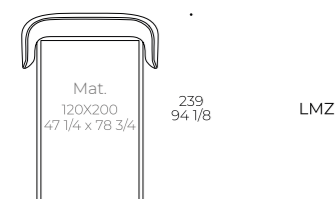

Struttura: abete massello, multistrato, fibra di legno, rivestito da accoppiato in fibra di poliestere 250 gr/m²

Piano letto: doghe di faggio

Imbottitura giroletto: poliuretano densità 21 kg/m³ con accoppiato in fibra di poliestere 340 gr/m²

Imbottitura testata: poliuretano densità 25-30-35 kg/m³ rivestito da accoppiato in fibra di poliestere 250 gr/m²

Piede: pvc invisibili

Frame: solid fir wood, plywood, wood fiber, covered with polyester fiber wrap 250 gr/m²

Sleeping surface: wood slats

Ring: polyurethane foam density 21 kg/m³ with polyester fiber wrap 340 gr/m²

Headboard: polyurethane foam density 25-30-35 kg/m³ covered with polyester fiber wrap 250 gr/m²

Foot: invisible pvc foot

Structure: sapin massif, multiplis de bois, fibre de bois, recouvert de fibre polyester 250 gr/m²

Sommier: lattes en hêtre

Garnissage cadre: mousse densità 21 kg/m³ recouverte de fibre polyester 340 gr/m²

Garnissage tête: mousse densità 25-30-35 kg/m³ recouverte de fibre polyester 250 gr/m²

Piètement: pied pvc invisible

Letto 120x200
Bed 120x200
Lit 120x200