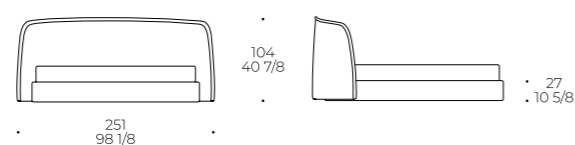

Letto 200x200
Bed 200x200
Lit 200x200

Finiture / Finishings / Finitions

1. RIVESTIMENTO / COVERING / REVÊTEMENT
   Tessuto - Pelle
   Fabric - Leather
   Tissu - Cuir
2. FILETTO / PIPING / PASSEPOIL
   Tessuto XRAY
   Fabric XRAY
   Tissu XRAY