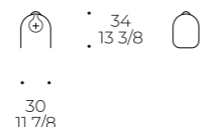

Lampada a sospensione grande
Big suspension lamp
Grand luminaire suspendu

Finiture / Finishings / Finitions

9. STRUTTURA / FRAME / STRUCTURE
  Metallo (Nero / Bianco / Champagne / Oro)
  Metal (Black / White / Champagne / Gold)
  Metal (Noir / Blanc / Champagne / Or)