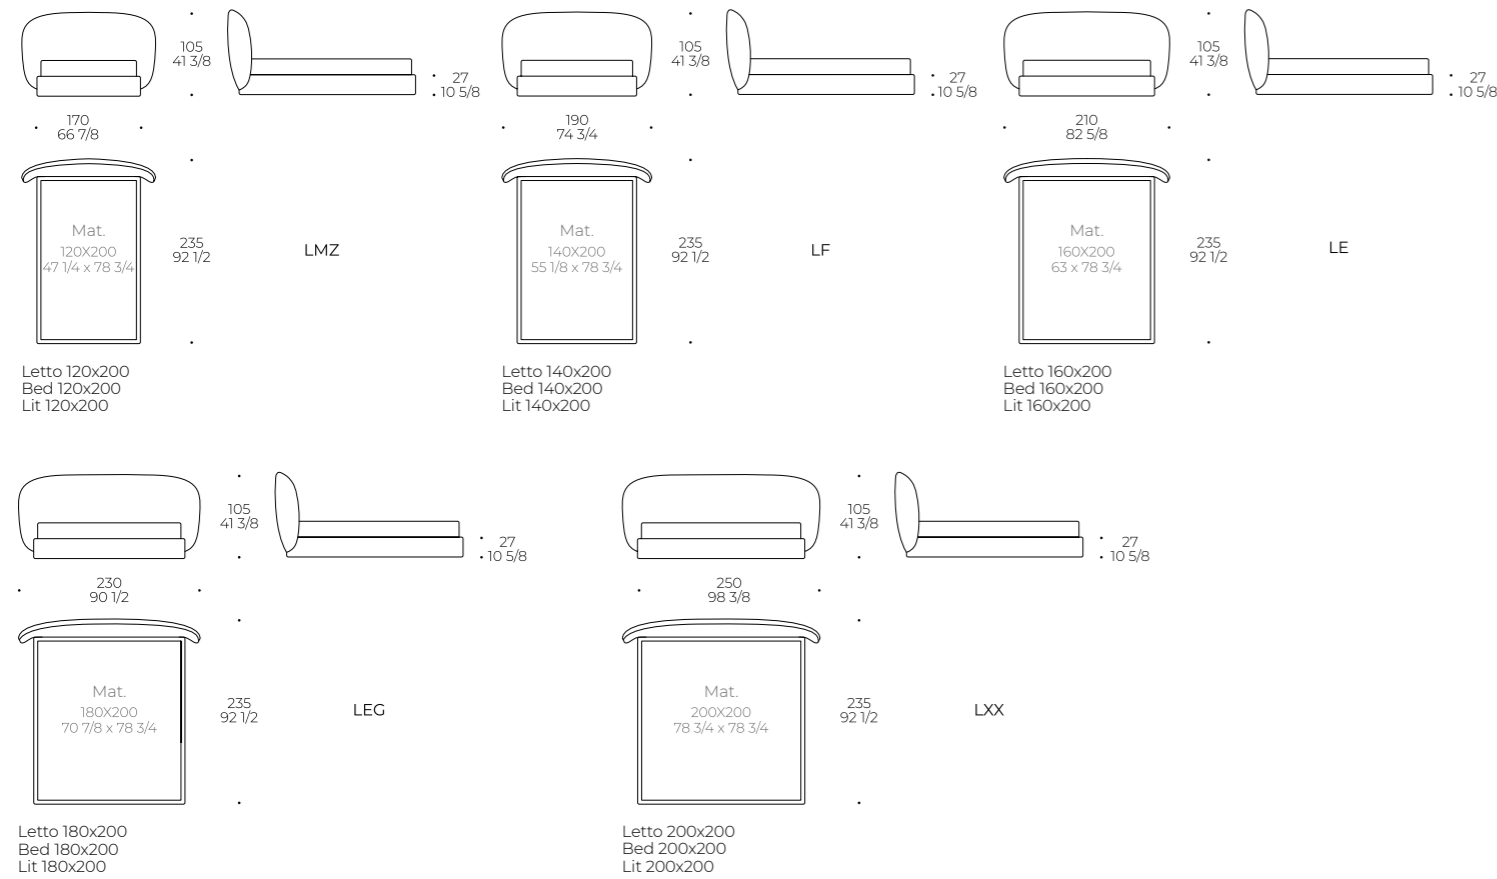

Struttura: abete massello, multistrato, fibra di legno, rivestito da accoppiato in fibra di poliestere 250 gr/m²

Piano letto: doghe di faggio

Imbottitura giroletto: poliuretano densità 21 kg/m³ con accoppiato in fibra di poliestere 340 gr/m²

Imbottitura testata: poliuretano densità 21-25 kg/m³ rivestito da accoppiato in fibra di poliestere 250 gr/m²

Piede: pvc invisibili

Frame: solid fir wood, plywood, wood fiber, covered with polyester fiber wrap 250 gr/m²

Sleeping surface: wood slats

Ring: polyurethane foam density 21 kg/m³ with polyester fiber wrap 340 gr/m²

Headboard: polyurethane foam density 21-25 kg/m³ covered with polyester fiber wrap 250 gr/m²

Foot: invisible pvc foot

Structure: sapin massif, multiplis de bois, fibre de bois, recouvert de fibre polyester 250 gr/m²

Sommier: lattes en hêtre

Garnissage cadre: mousse densité 21 kg/m³ recouverte de fibre polyester 340 gr/m²

Garnissage tête: mousse densité 21-25 kg/m³ recouverte de fibre polyester 250 gr/m²

Piétement: pied pvc invisible

Finiture / Finishings / Finitions

1. RIVESTIMENTO / COVERING / REVÊTEMENT
  Tessuto - Pelle
  Fabric - Leather
  Tissu - Cuir