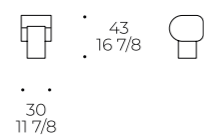

Lampada da tavolo grande
Big table lamp
Grande lampe de table